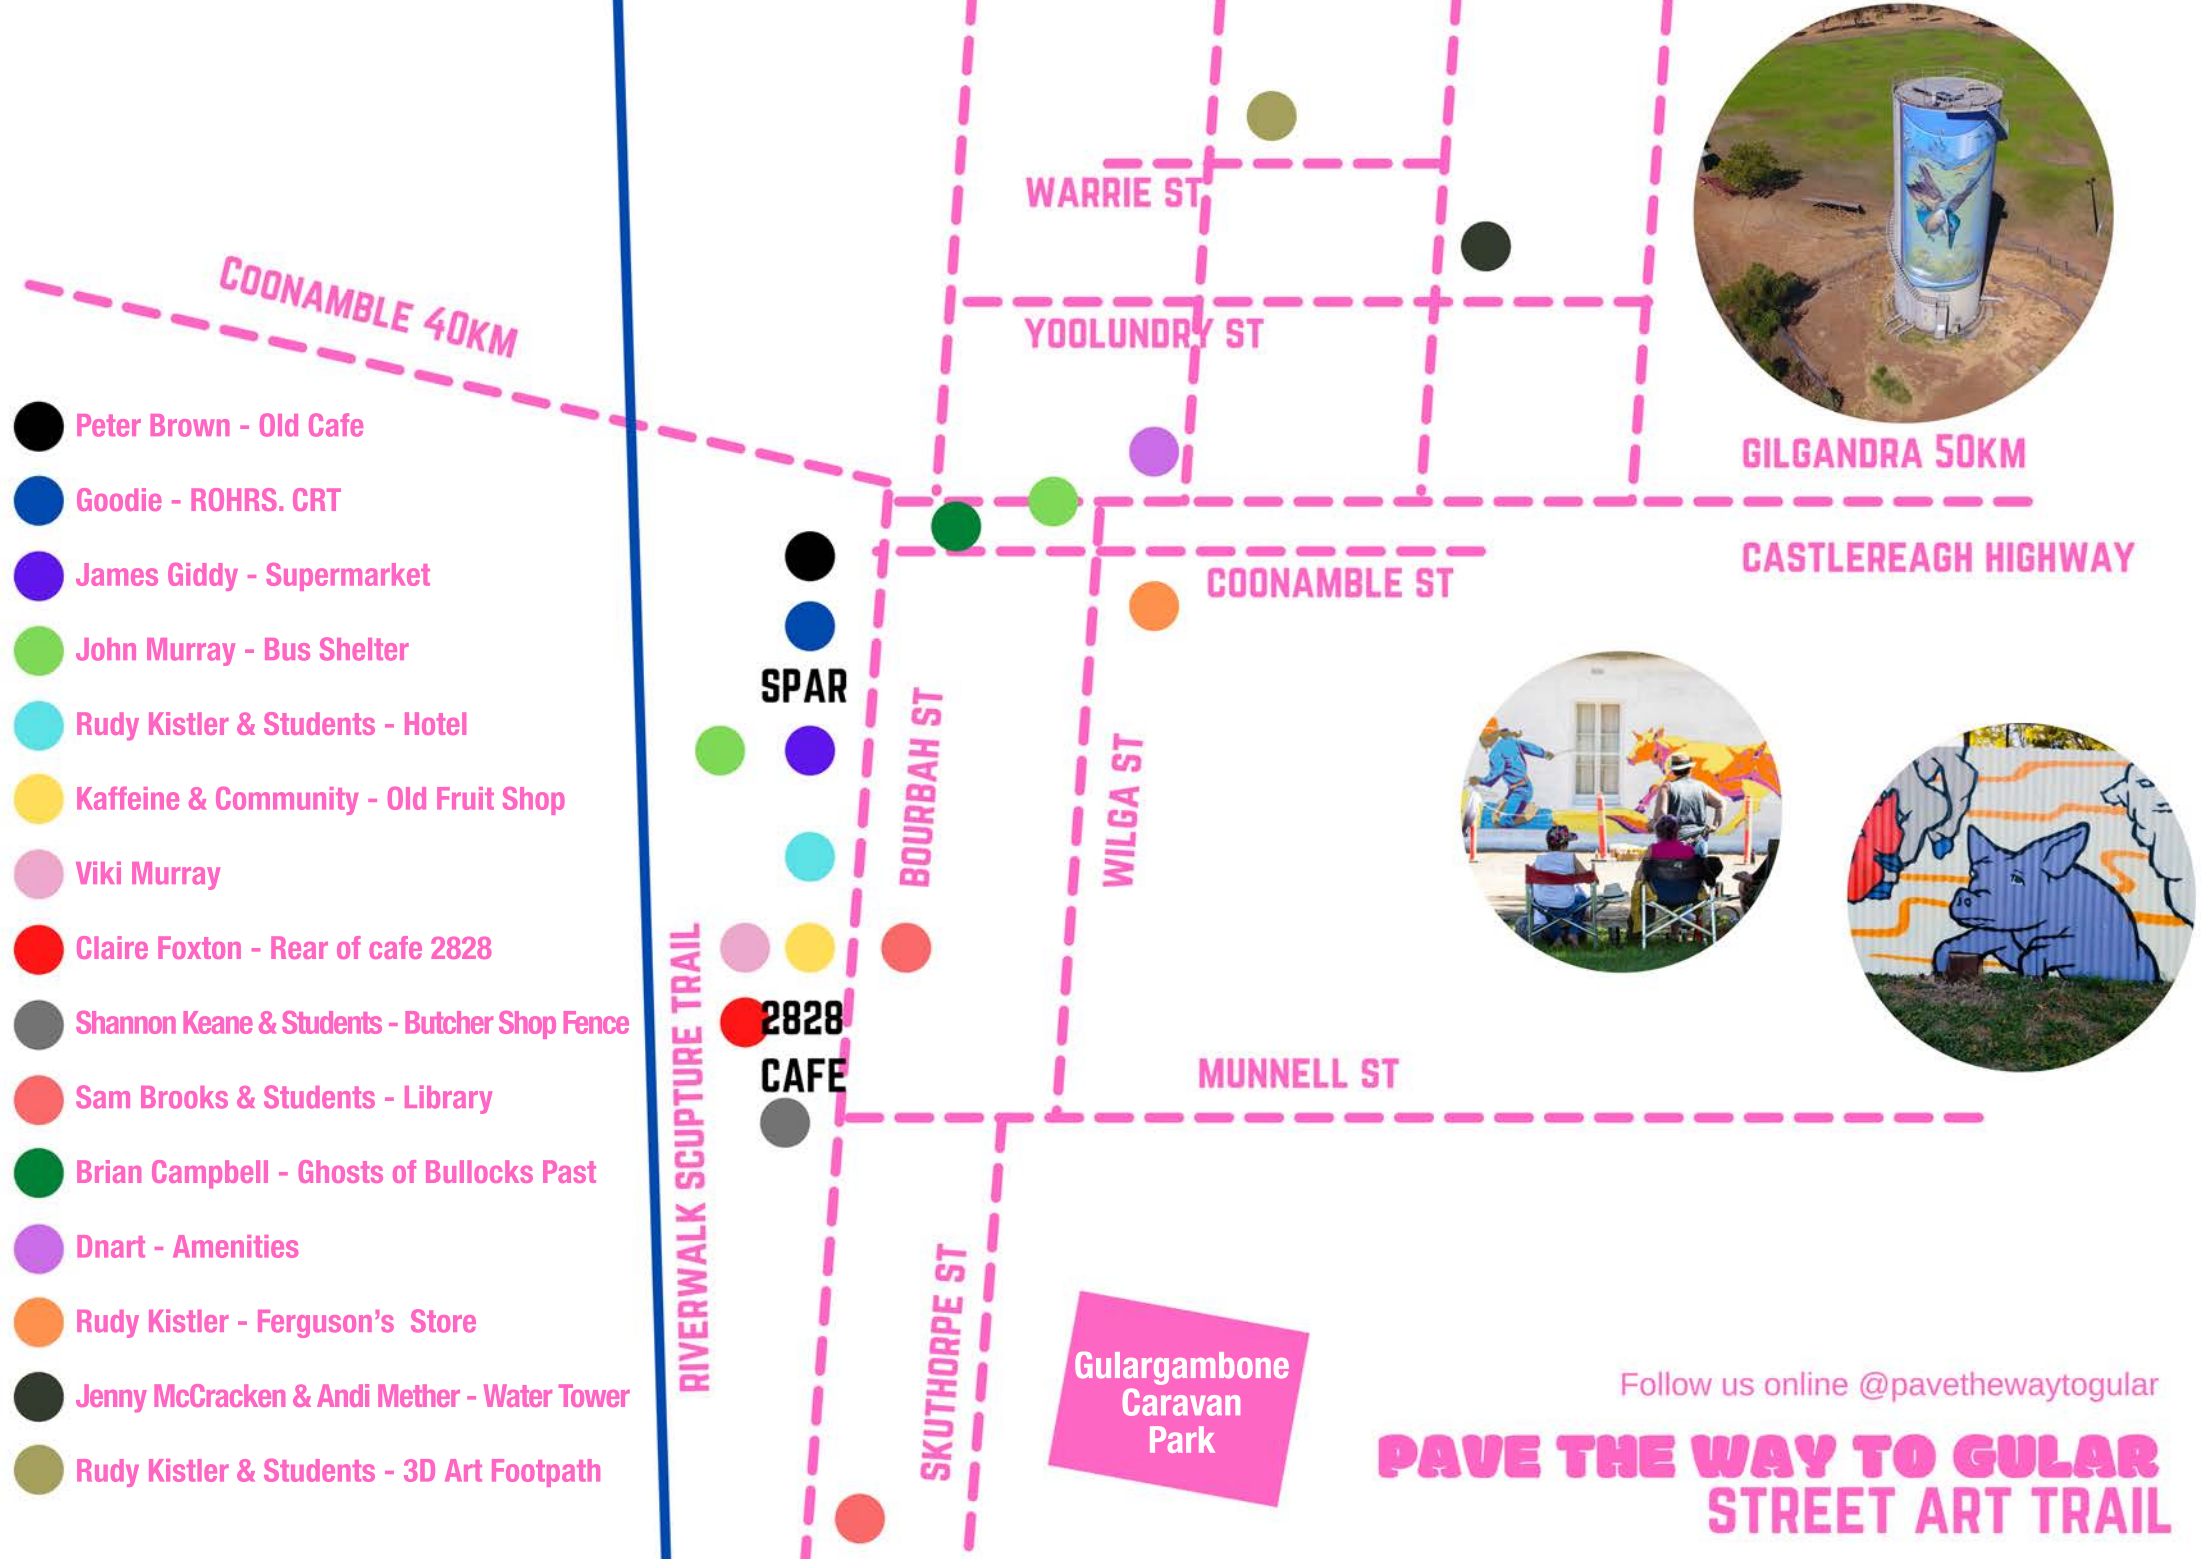

- Peter Brown - Old Cafe
- Goodie - ROHRS. CRT
- James Giddy - Supermarket
- John Murray - Bus Shelter
- Rudy Kistler & Students - Hotel
- Kaffeine & Community - Old Fruit Shop
- Viki Murray
- Claire Foxton - Rear of cafe 2828
- Shannon Keane & Students - Butcher Shop Fence
- Sam Brooks & Students - Library
- Brian Campbell - Ghosts of Bullocks Past
- Dnart - Amenities
- Rudy Kistler - Ferguson's Store
- Jenny McCracken & Andi Methner - Water Tower
- Rudy Kistler & Students - 3D Art Footpath

GILGANDRA 50KM

CASTLEREAGH HIGHWAY

Gulargambone  
Caravan  
Park

Follow us online @pavethewaytogular

**PAVE THE WAY TO GULAR  
STREET ART TRAIL**